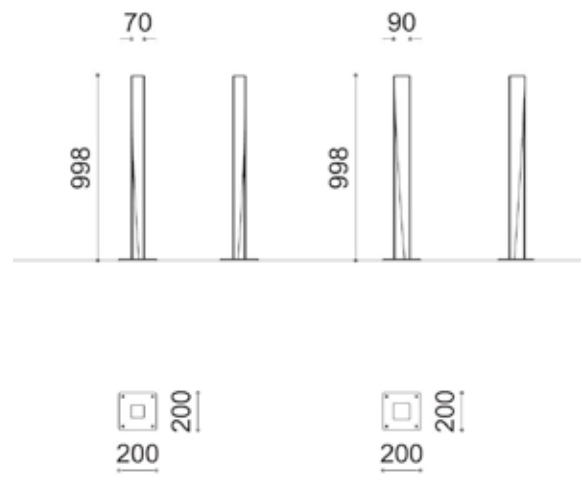

Specifications

Contact us today

Freephone **0508 4 URBAN** or visit urbaneffects.co.nz