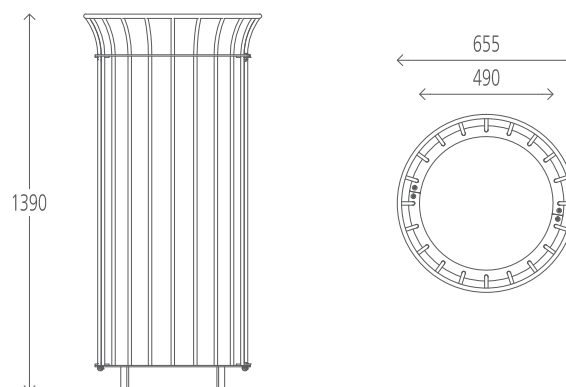

Specifications

*A wide range of colours are available to suit your desired colour scheme.

Contact us today

Freephone **0508 4 URBAN** or visit urbaneffects.co.nz