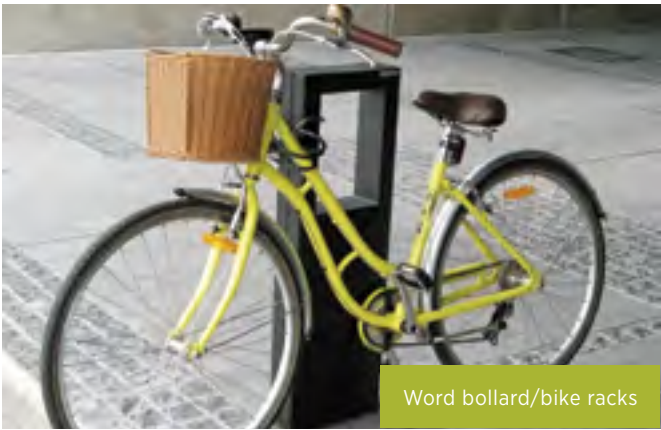

Word bollard/bike racks

Name: Ponsonby Retail
.....
Location: Ponsonby Shopping Court, Auckland
.....
Architect: Jasmax
.....